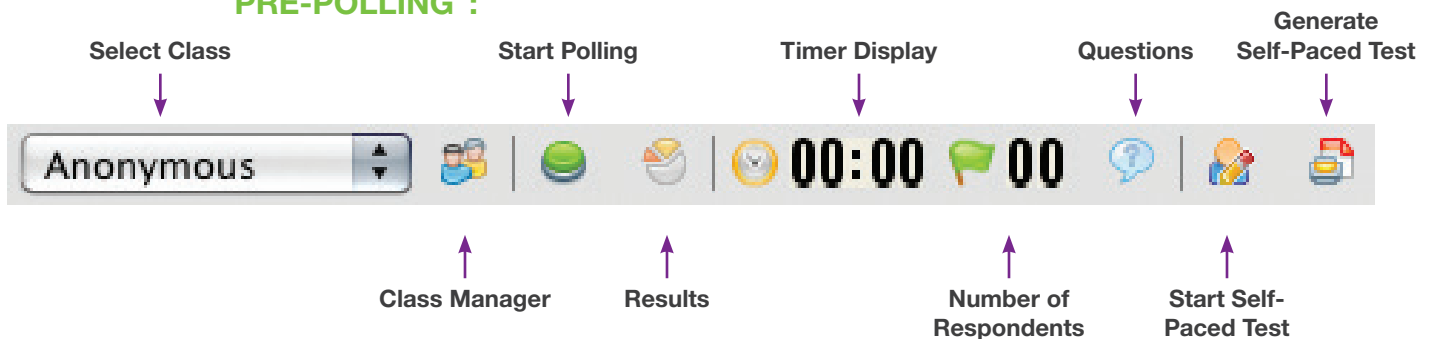

**MimioVote Toolbar**

MimioVote Toolbar is used in conjunction with MimioVote Question templates while in MimioStudio Notebook.

**PRE-POLLING\*:**

**TO STOP POLLING:**

**Quick Vote Toolbar**

Use Mimio Quick Vote to poll students while outside of Notebook. Access Mimio Quick Vote via the Applications button on your MimioStudio Tools Toolbar.

\* The MimioVote Toolbar will only appear when a MimioVote Station is connected to your computer and a MimioVote Question template is on a page within your lesson.