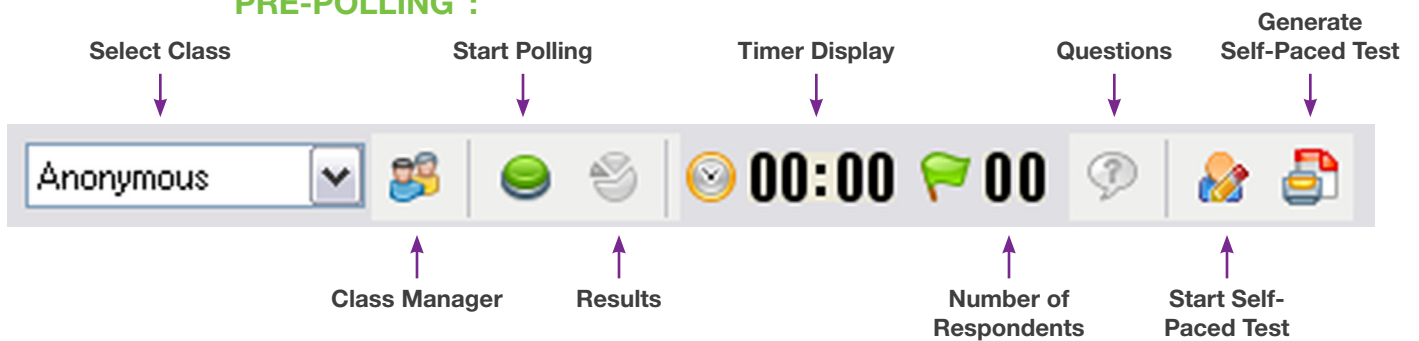

MimioVote Toolbar

MimioVote Toolbar is used in conjunction with MimioVote Question templates while in MimioStudio Notebook.

PRE-POLLING*:

TO STOP POLLING:

Quick Vote Toolbar

Use Mimio Quick Vote to poll students while outside of Notebook. Access Mimio Quick Vote via the Applications button on your MimioStudio Tools Toolbar.

* The MimioVote Toolbar will only appear when a MimioVote Station is connected to your computer and a MimioVote Question template is on a page within your lesson.